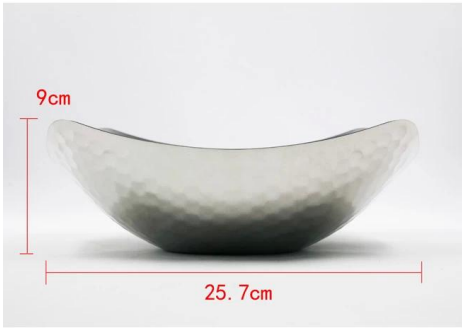

Items	stainless steel fruit trays
Material	Stainless Steel
Features	<p>Use: Food Material: Metal Metal Type: Stainless Steel Feature: Eco-Friendly Place of Origin: Guangdong, China (Mainland) Brand Name: V-KING Model Number: EB-GL38 Size: 29.4*6.8CM Pcs/ctn:: 12 Carton Meas(cm):: 32X52X46CM Packing: 1pc/white box Color: According to your requirements MOQ: 1000pcs Material:: Stainless steel Export port: FOB Shenzhen Payment terms: T/T LOGO processing: Decal , Laser , Etching , Silk printing , Debossed logo, Embossed logo</p>
Color	According to your requirements
MOQ	1000sets
Sample lead time	3-5 days
Packing	White box/color box
Bulk lead time	30 days after sample approval
Payment terms	T/T
Export port	FOB Shenzhen
OEM/ODM	<p>1) Customized designs, materials, size, colors available 2) Free design service provided by our RD departmet</p>
LOGO processing	Decal logo, Laser logo, Etching logo, Silk printing logo, Debossed logo, Embossed logo
Telephone	0755-33221366 33221399